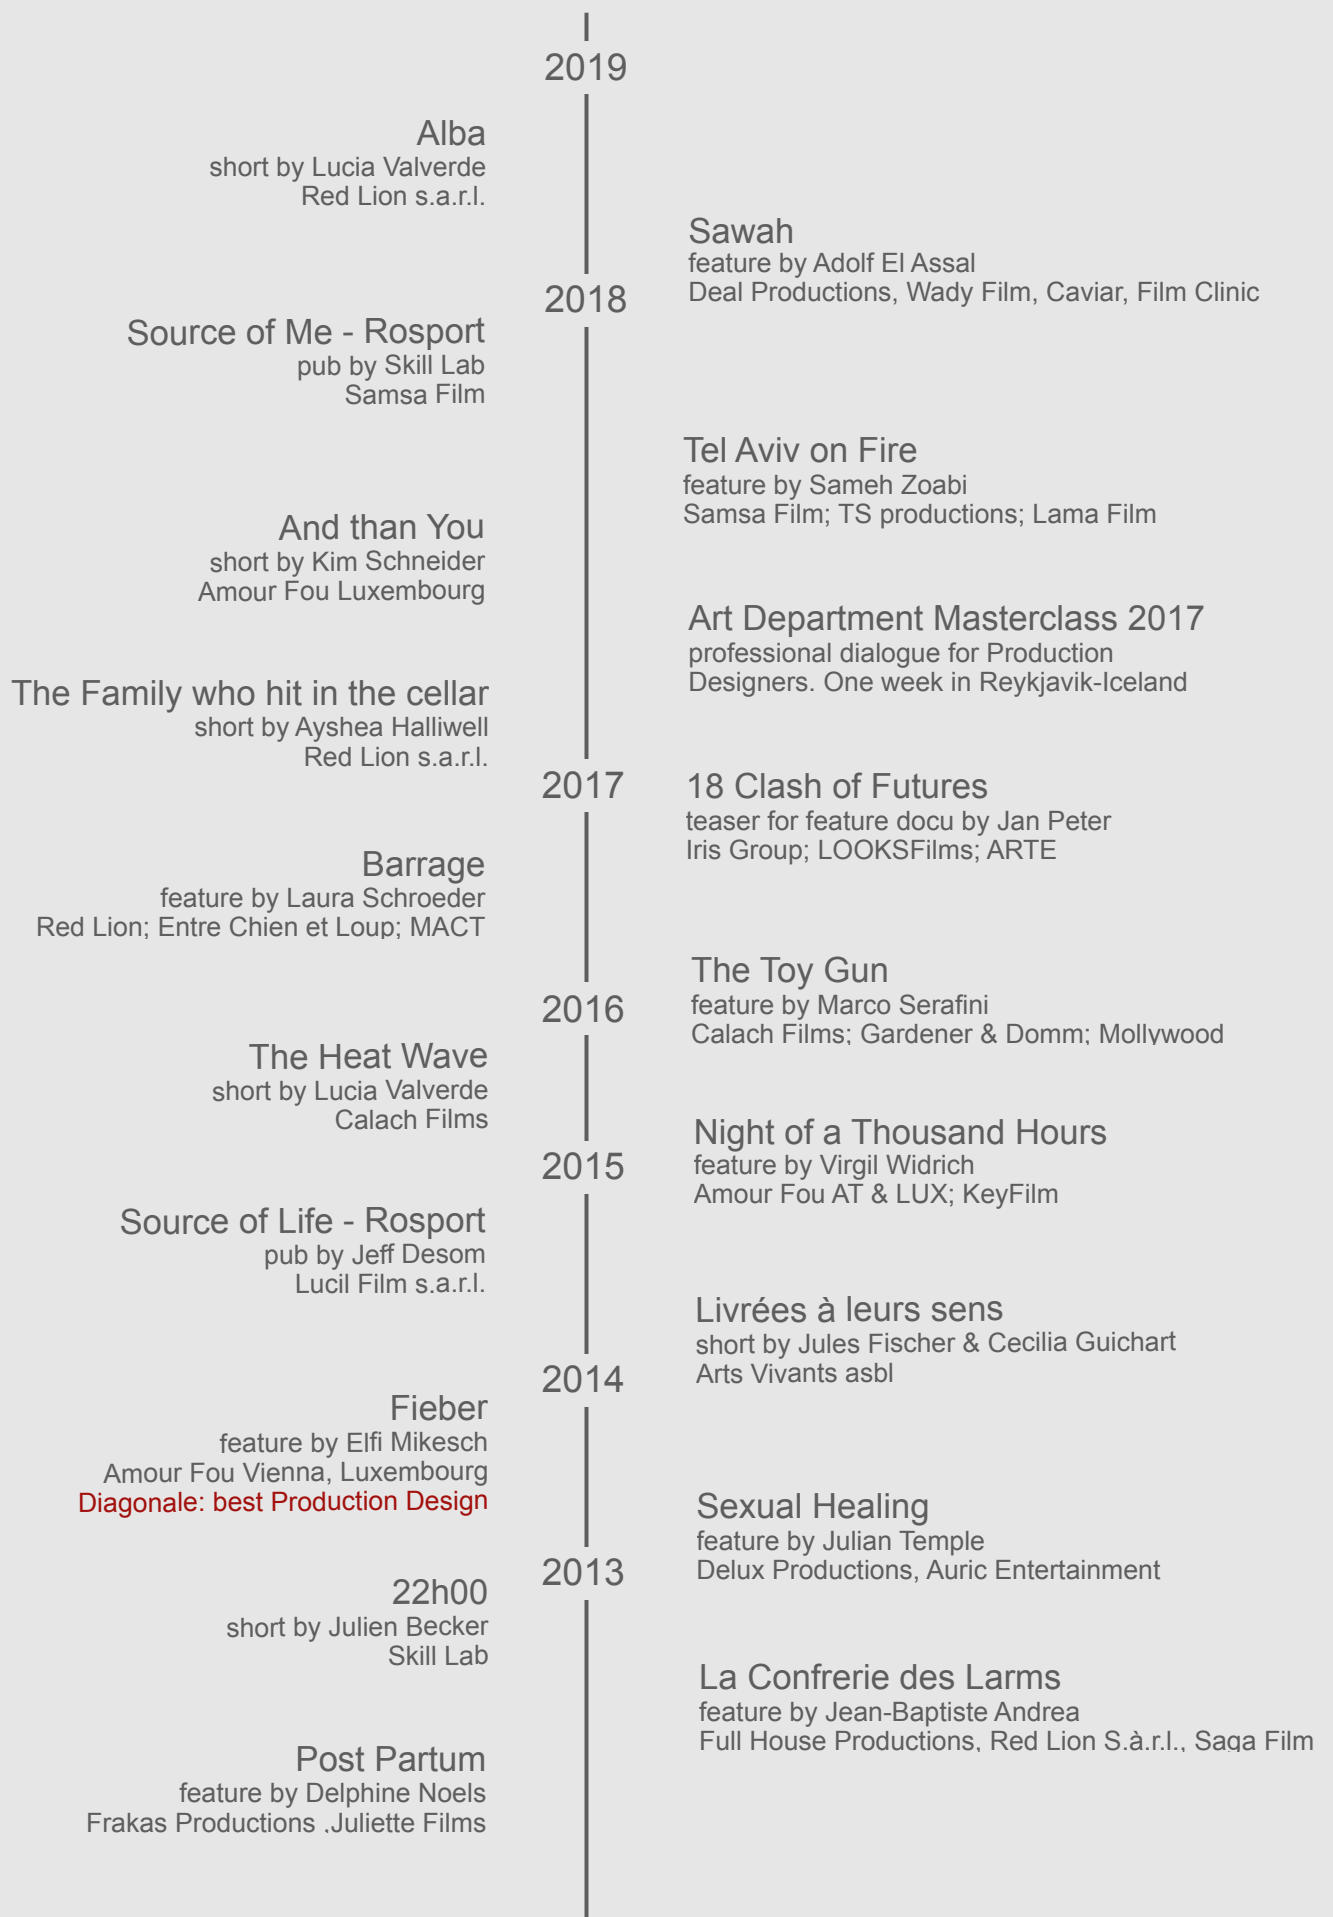

CHRISTINA SCHAFFER
PRODUCTION DESIGNER

timeline

CHRISTINA SCHAFFER

PRODUCTION DESIGNER

timeline

2012

Schatzritter

feature by Laura Schroeder
Lucil Film s.a.r.l., Neos Film